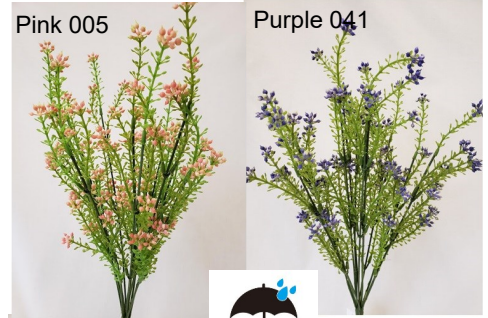

**Cherry Blossom  
Spray**  
#56711 002 18"  
**\$2.25** Ea Net  
Was \$2.50 Ea

**Cherry Blossom  
Spray**  
#58515 005 40"  
**\$8.50** Ea Net  
Was \$9.50 Ea

**Cherry Blossom  
Spray**  
#50947 005 31"  
**\$4.95** Ea Net  
Was \$7.95 Ea

**Cherry Blossom  
Spray**  
#52470 25"  
**\$3.25** Ea Net  
Was \$3.95 Ea

**Wisteria Spray**  
#52469 041 x3 37"  
**\$3.95** Ea Net

**Wisteria Bush  
Cream / White**  
#53174 102 x25 31"  
**\$16.95** Ea Net  
Was \$22.95 Ea

**Wisteria Garland**  
#52073 002 x5 48"  
**\$3.75** Ea Net  
Was \$4.50 Ea

**Lavender Bush**  
#57021 23"  
\$7.95 Ea Net  
Was \$9.95

**Erica Bush**  
#52173 032 x12  
\$3.95 Ea Net  
Was \$4.95 Ea

Cr Green 121