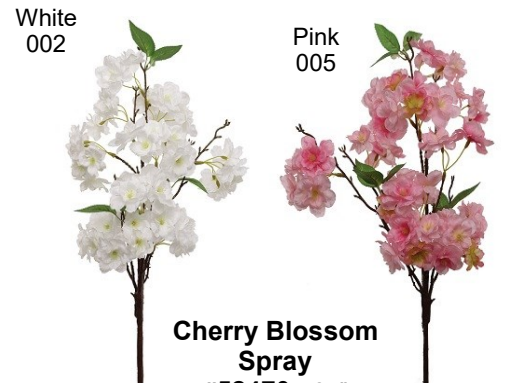

**Lily Bush Hybrid**  
#50968 x9  
**\$9.95** Ea Net  
Was \$11.95 Ea

Rhubarb  
143

**Amaranthus  
Spray Green**  
#53421 008 44"  
**\$6.50** Ea Net  
Was \$8.00 Ea

**Cherry Blossom  
Garland**  
#51273 6 Ft  
**\$8.95** Ea Net  
Was \$11.95 Ea

**Cherry Blossom  
Spray**  
#56711 002 18"  
**\$2.25** Ea Net  
Was \$2.50 Ea

**Cherry Blossom  
Spray**  
#58515 005 40"  
**\$8.50** Ea Net  
Was \$9.50 Ea

**Cherry Blossom  
Spray**  
#50947 005 31"  
**\$4.95** Ea Net  
Was \$7.95 Ea

**Cherry Blossom  
Spray**  
#52470 25"  
**\$3.25** Ea Net  
Was \$3.95 Ea

**Wisteria Spray**  
#52469 041 x3 37"  
**\$3.95** Ea Net

**Wisteria Bush  
Cream / White**  
#53174 102 x25 31"  
**\$16.95** Ea Net  
Was \$22.95 Ea