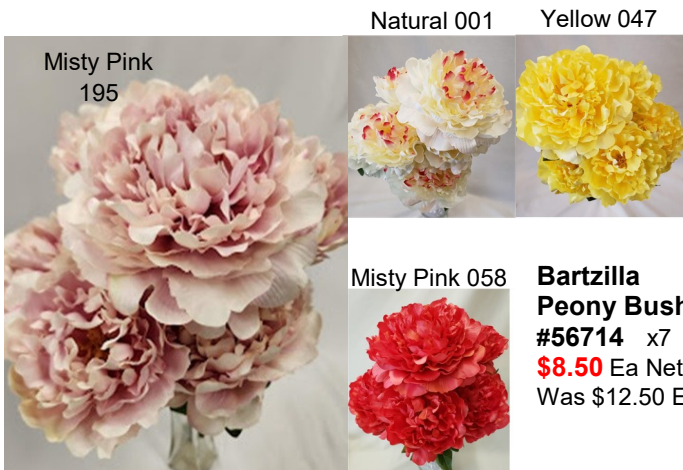

**Gold Sunflower Plant**  
#55577 030 x7  
**\$7.50** Ea Net  
Was \$9.95 Ea

**Phalaenopsis Stem**  
#50378 002 33 1/2"  
**\$4.95** Ea Net  
Was \$7.95 Ea

**Poinsettia Spray  
Snow White**  
#91542 002 27"  
**\$3.50** Ea Net  
Was \$3.95 Ea

**Gardenia Bush**  
#53006 002 x14  
**\$5.95** Ea Net  
Was \$7.95 Ea

**Daisy Bush Mix**  
#54912 002 x12  
**\$4.95** Ea Net  
Was \$6.50 Ea

**Dahlia Bush Pink**  
#52069 005 X7  
**\$4.95** Ea Net  
Was \$6.50 Ea

**Magnolia  
Bush**  
#55581 002 x5  
**\$7.95** Ea Net  
Was \$9.95 Ea

Natural 001    Yellow 047

Misty Pink  
195

Misty Pink 058

**Bartzilla  
Peony Bush**  
#56714 x7  
**\$8.50** Ea Net  
Was \$12.50 Ea