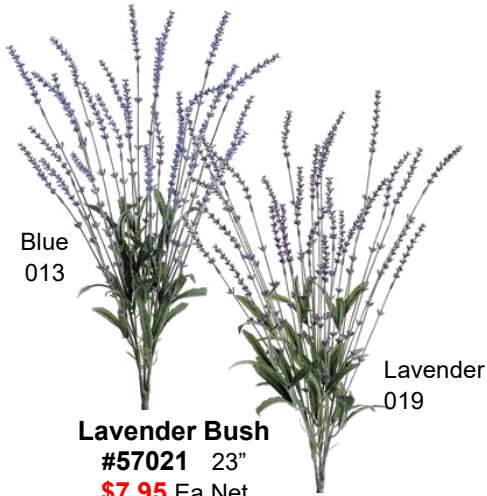

**Cherry Blossom  
Spray**  
#56711 002 18"  
**\$2.25** Ea Net  
Was \$2.50 Ea

**Cherry Blossom  
Spray**  
#58515 005 40"  
**\$8.50** Ea Net  
Was \$9.50 Ea

**Cherry Blossom  
Spray**  
#50947 005 31"  
**\$4.95** Ea Net  
Was \$7.95 Ea

**Cherry Blossom  
Spray**  
#52470 25"  
**\$3.25** Ea Net  
Was \$3.95 Ea

**Wisteria Spray**  
#52469 041 x3 37"  
**\$3.95** Ea Net

**Wisteria Bush  
Cream / White**  
#53174 102 x25 31"  
**\$16.95** Ea Net  
Was \$22.95 Ea

**Wisteria Garland**  
#52073 002 x5 48"  
**\$3.75** Ea Net  
Was \$4.50 Ea

**Lavender Bush**  
#57021 23"  
\$7.95 Ea Net  
Was \$9.95

**Erica Bush**  
#52173 032 x12  
\$3.95 Ea Net  
Was \$4.95 Ea

Cr Green 121