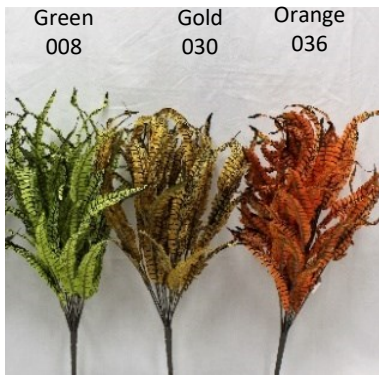

**Wisteria Garland**  
#52073 002 x5 48"  
**\$3.75** Ea Net  
Was \$4.50 Ea

**Lavender Bush**  
#57021 23"  
\$7.95 Ea Net  
Was \$9.95

**Erica Bush**  
#52173 032 x12  
\$3.95 Ea Net  
Was \$4.95 Ea

Cr Green 121

**Waterproof  
Peppergrass Bush**  
#55573 x12  
\$3.25 Ea Net  
Was \$3.95 Ea

**Meadow  
Grass Spray**  
#54145  
\$2.95 Ea Net  
Was \$3.95 Ea

**Berry Orchard Branch**  
#52996 008 x4 26"  
\$3.50 Ea Net  
Was \$4.95 Ea

**Berry Bush**  
#57708 013 x12 21"  
\$3.50 Ea Net  
Was \$4.50 Ea

**Feather Bush**  
#50597 x12 22"  
\$3.50 Ea Net  
Was \$4.50 Ea

**Spring Berry Spray**  
#50894 055 21"  
\$2.95 Ea Net

**Laurel Leaf Spray  
w / Berries Burgundy**  
#57716 018 16"  
\$1.95 Ea Net  
Was \$2.50 Ea