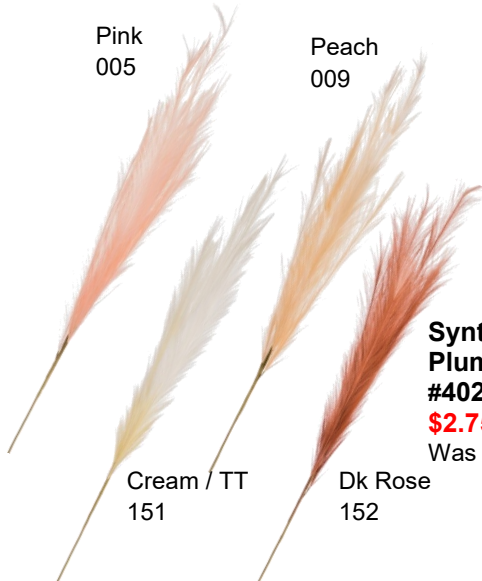

**Sweetpea Spray**  
**#57041 032** x3 26 3/4"  
**\$3.50** Ea Net  
 Was \$3.95

**Sweet Pea Stem**  
**#52188 058** x2 27"  
**\$3.25** Ea Net  
 Was \$4.00 Ea

**Lisianthus Stem**  
**Coral / Pink**  
**#50656 058** 29"  
**\$1.50** Ea Net  
 Was \$2.50 Ea

**Ranunculus Stem**  
**#52184 147** x2 19"  
**\$3.25** Ea Net  
 Was \$3.95 Ea

**Stock Stems Aqua**  
**#50489 152** 26"  
**\$1.50** Ea Net  
 Was \$1.95 Ea

**Day Lily Stem w/ Bud Aqua**  
**#50550 152** 27"  
**\$1.25** Ea Net  
 Was \$1.95 Ea

**Lisianthus Spray**  
**Lavender**  
**#57035 019** 29"  
**\$3.95** Ea Net  
 Was \$4.95 Ea

**Mum Spray**  
**#55544 176** 32"  
**\$7.95** Ea Net  
 Was \$12.95 Ea

**Synthetic Plume Spray**  
**#40244** 44"  
**\$2.75** Ea Net  
 Was \$3.00 Ea