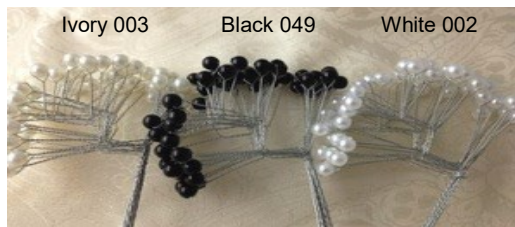

Pearl Spray
Buy Now #80424 Pk / 12
$3.95 Pk Net