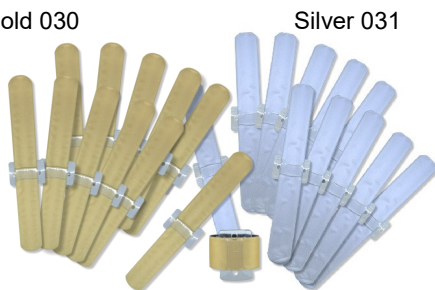

**Bracelet Slaplets Black**

Buy Now #62014 049 Pk / 3  
**\$3.95** Pk Net

Black 049

White 002

**Slaplets Bracelet Wrap**  
Buy Now #74331 Pk / 3  
**\$3.95** Pk Net

Gold 030

Silver 031

**Bracelet Slaplets Bulk**  
Buy Now #62015 Pk / 12  
**\$11.95** Pk Net