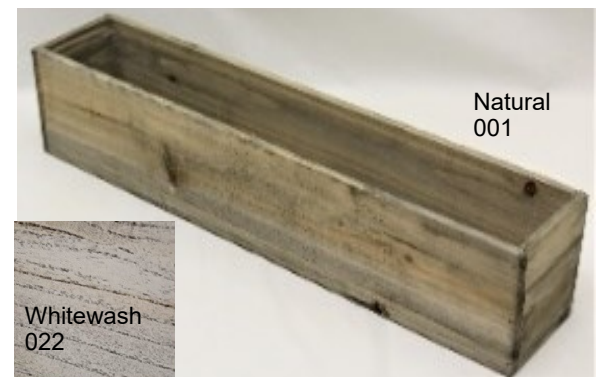

Buy Now

Whitewash 022

Natural 001

**Woodland Planter**  
 With Liner  
**Buy Now #66147** 12 1/4"L x 4"W  
**\$6.95** Ea Net

Buy Now

Natural 001

Whitewash 022

**Woodland Planter**  
 With Liner  
**Buy Now #61239** 20"L x 4"W x 4"H  
**\$12.95** Ea Net