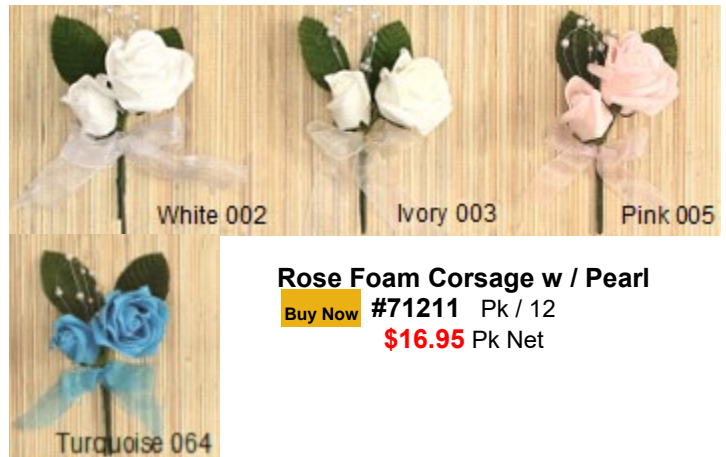

Rose Foam Corsage w / Pearl
Buy Now #71211 Pk / 12
$16.95 Pk Net