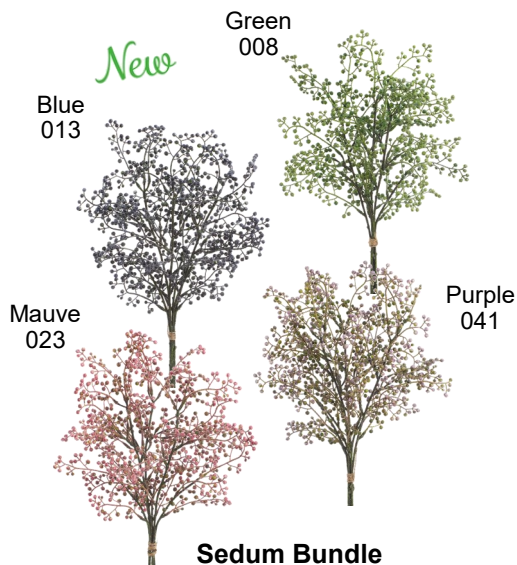

Sedum Bundle
#62438 x3 20"
Buy Now $6.50 Ea Net