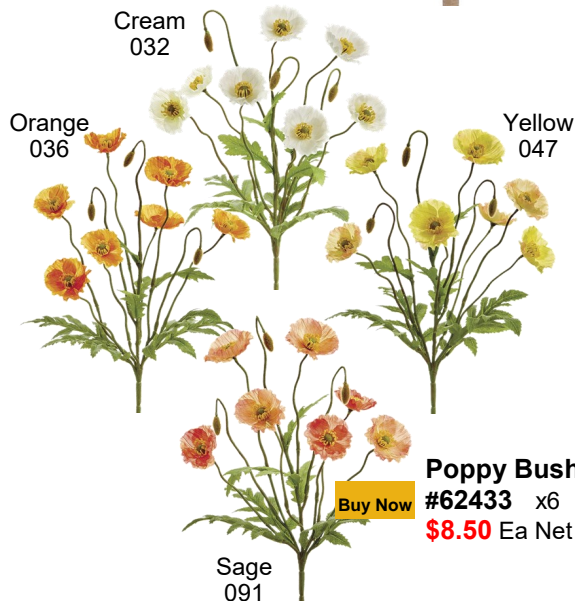

Poppy Bush
Cream 032
Orange 036
Yellow 047
Sage 091
Buy Now #62433 x6 15"
$8.50 Ea Net