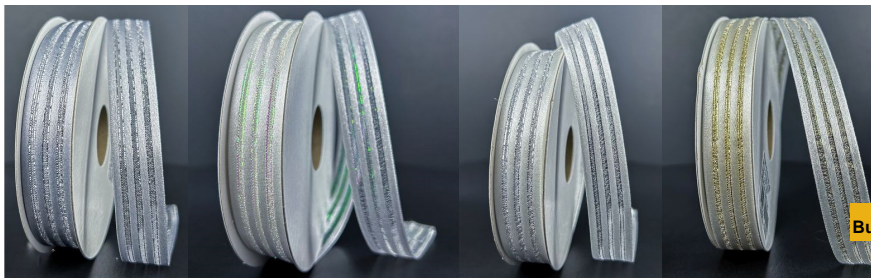

White/Gold 135