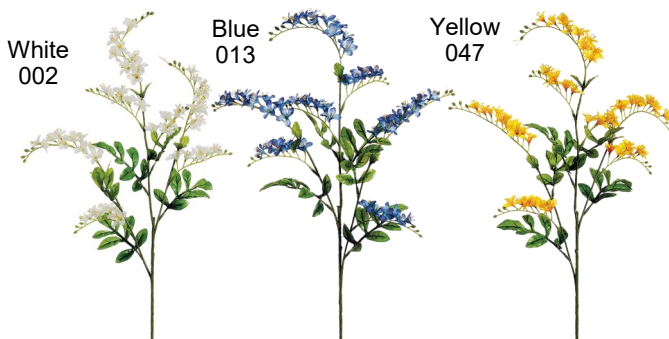

# Silks

**Sedum Spray**  
#62456 21"  
Buy Now \$3.50 Ea Net

**Sedum Spray**  
Cream/Green  
#62457 135 26"  
Buy Now \$6.95 Ea Net

**Sedum Bundle**  
#62438 x3 20"  
Buy Now \$6.50 Ea Net

**Campanula Spray**  
#50898 34 1/2"  
Buy Now \$5.95 Ea Net