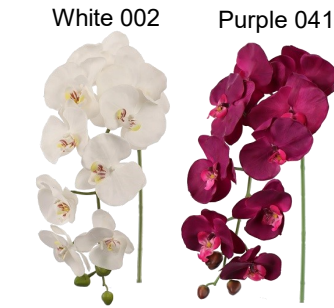

Phalaenopsis Stem
Buy Now #50378 33 1/2"
$7.95 Ea Net

BLOW OUT