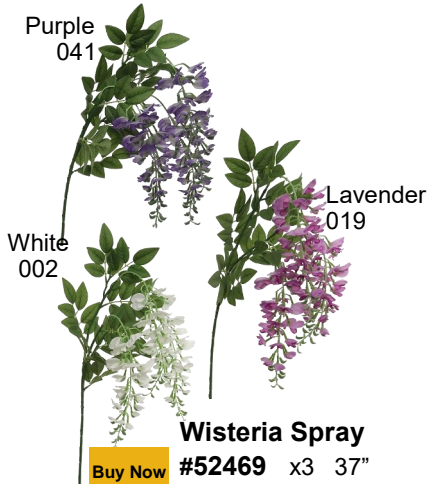

White Wisteria Spray
Buy Now #52864 002 69"
$12.50 Ea Net

Wisteria Spray
Buy Now #52469 x3 37"
$5.95 Ea Net