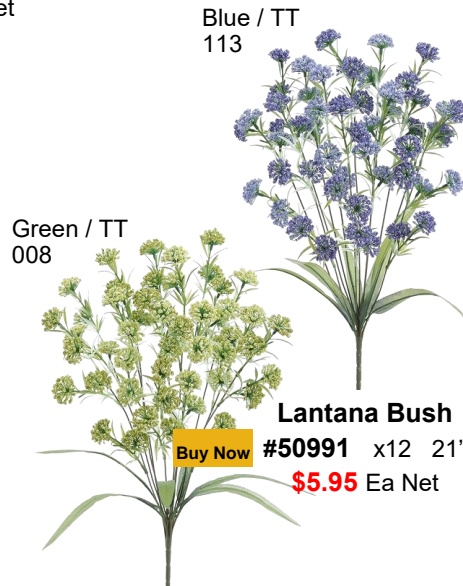

# Silks

**Lavender Bush**  
Buy Now #57021 23"  
\$9.95 Ea Net

**Purple Lavender Bush**  
Buy Now #58520 041 15 1/2"  
\$9.50 Ea Net

**Cornflower Bush**  
Buy Now #50865 013 x8 17"  
\$4.95 Ea Net

**Thistle Spray**  
Buy Now #62459 22 1/2"  
\$4.75 Ea Net