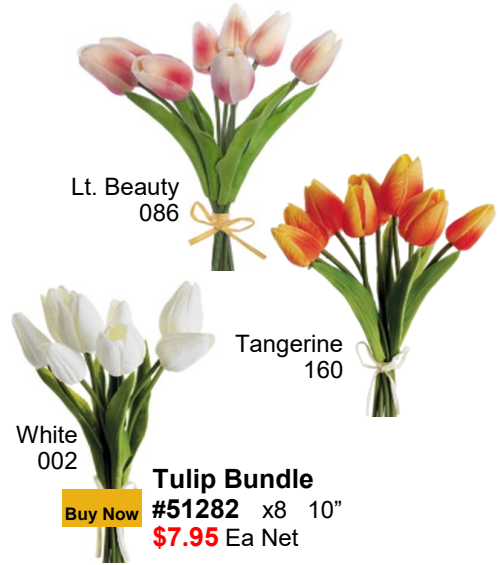

Lt. Beauty 086

Tangerine 160

White 002

Tulip Bundle
Buy Now #51282 x8 10"
$7.95 Ea Net