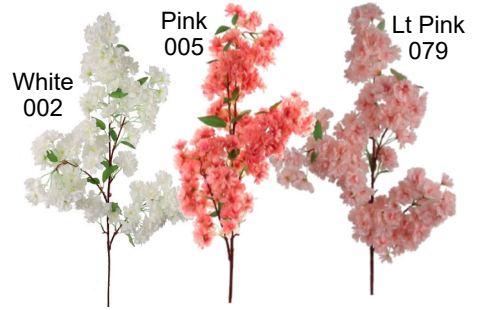

Cherry Blossom Spray
#50876 40"
$7.95 Ea Net