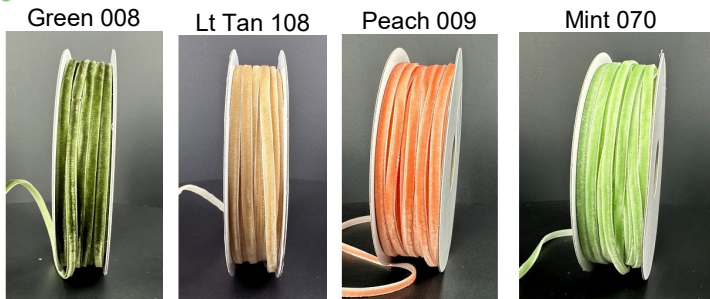

New

Vintage Velvet
#12414 #1.5 10 Yds
$3.50 Roll Net

New