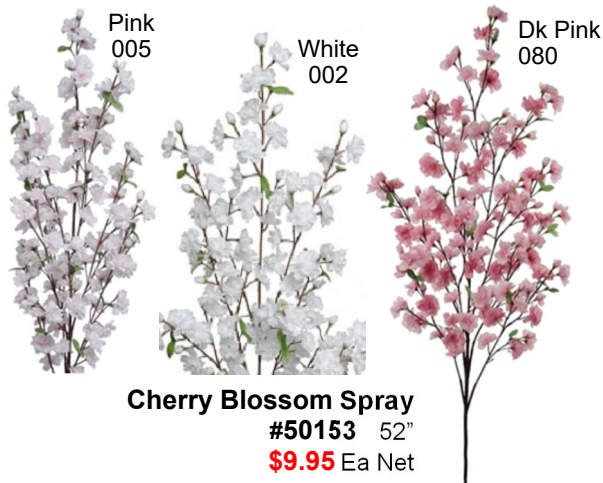

Cherry Blossom Spray
#52470 25"
\$3.95 Ea Net

Cherry Blossom Spray
#52471 48"
\$8.95 Ea Net

Cherry Blossom Branch
#56710 104 40"
\$5.50 Ea Net

Cherry Blossom Spray
#50947 31"
\$7.95 Ea Net

Cherry Blossom Spray
#50153 52"
\$9.95 Ea Net