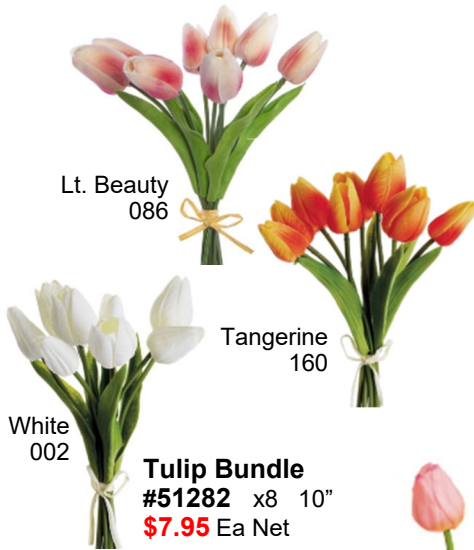

Lt. Beauty
086

Tangerine
160

White
002

Tulip Bundle
#51282 x8 10"
$7.95 Ea Net