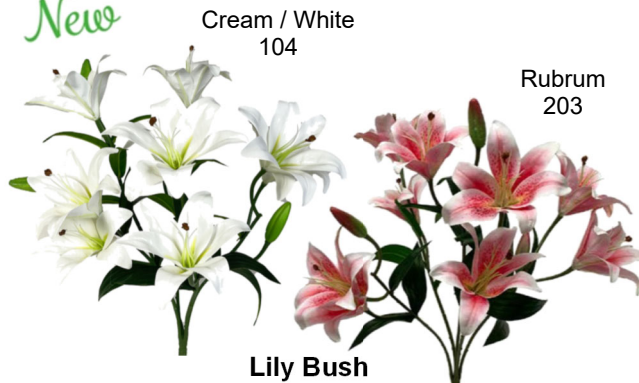

Purple
041

Lilac Spray
#50909 34 1/2"
\$10.95 Ea Net

**Purple / Orchid
Lilac Bush**
#51268 158 x12
\$9.95 Ea Net

Lilac Spray
#57043 002 19"
\$6.50 Ea Net

New

Cream / White
104

Rubrum
203

Lily Bush
#52721 104 x9 21"
\$12.95 Ea Net