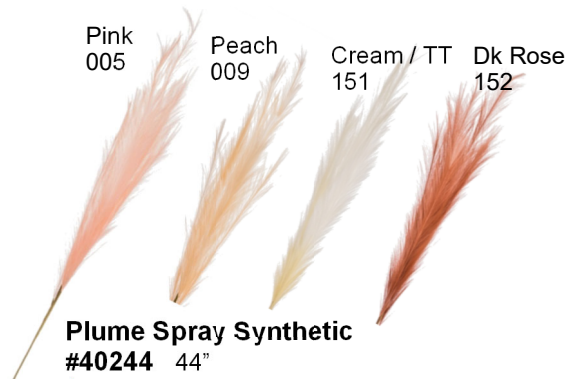

Pink
005

Plume Spray Synthetic
#40244 44"
$4.95 Ea Net

Call **800-825-8252** Ext 239 or
Visit us at **myfrfs.com**