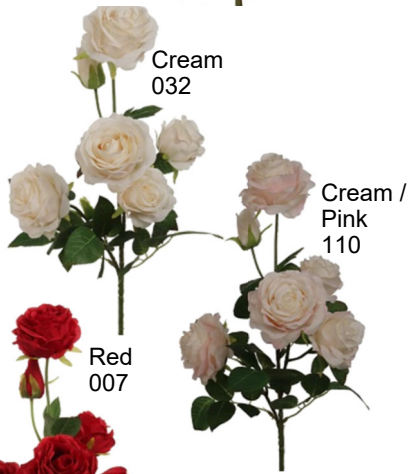

Rose Bud
#50772 20"
$1.95 Ea Net

Rose Spray
#50969 x6 27"
$5.95 Ea Net

Ave Maria Peace Rose
#50952 073
$7.50 Ea Net