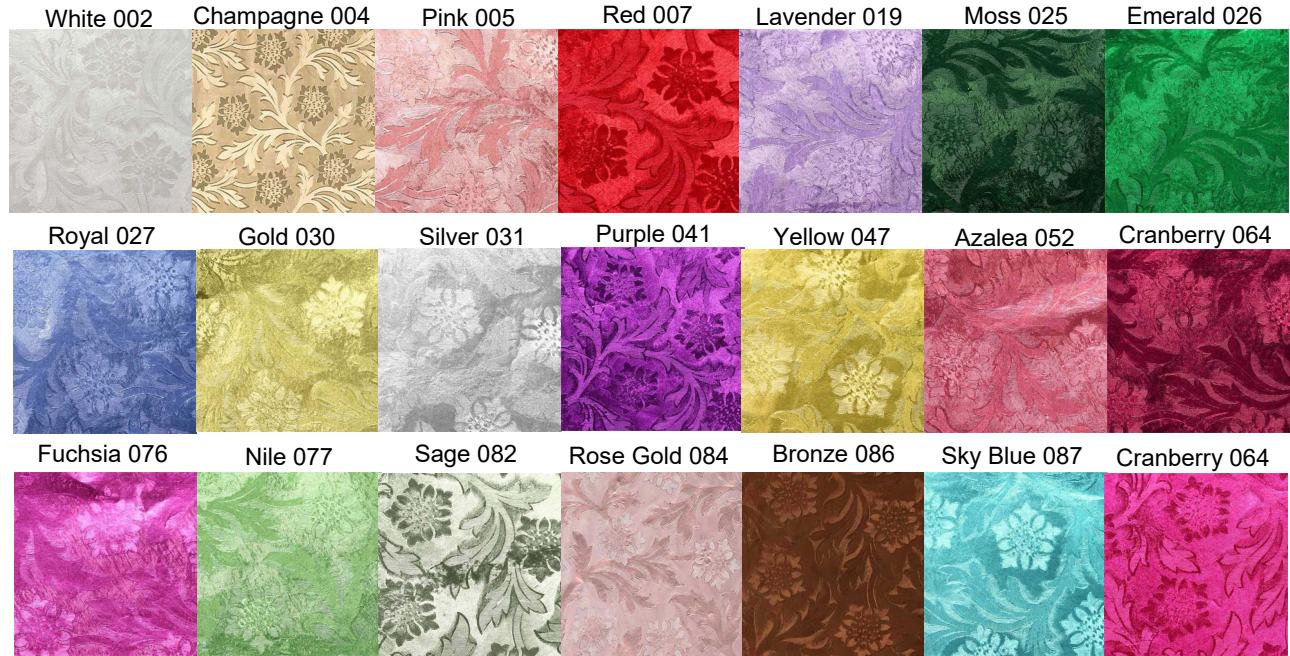

Packaging

Foil Embossed 20" x 50' per Roll
#71524

Buy 12 @ **$10.35** Roll Net / $11.50 Roll