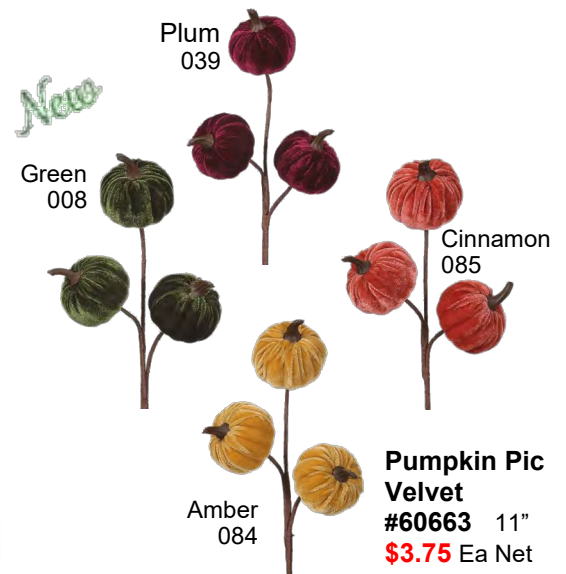

Pumpkin Pic Velvet
#60663 11"
$3.75 Ea Net