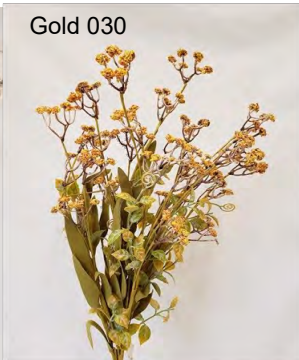

Gold Sunflower Plant
 #55577 030 x7
\$10.95 Ea Net

Sunflower Bush
 #50692 030 x12
\$5.95 Ea Net

Autumn Sorrel Bundle
 #55601
\$5.50 Ea Net

Sunflower Head
 #52045 030 9" Head
\$3.75 Ea Net

Astilbe Bush
 #50973 052 x14 24"
\$5.95 Ea Net