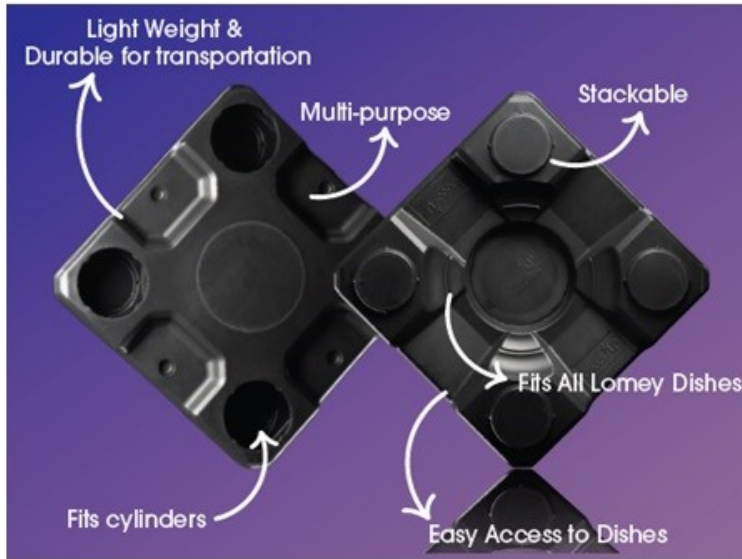

Prices subject to
change without notice.

Transporters / Cutters

**Caddy Up
Flower Transporter**
#70370
$30.00 Ea Net