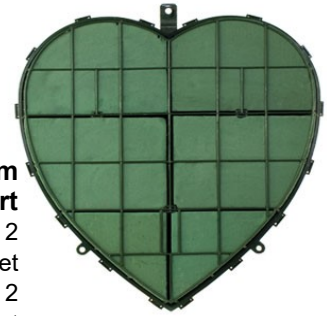

Floracage Standard

Floracage Grande

Oasis™ Floral Cages
Floracage – Filled with Standard Foam.
#78193 3" x 4 1/4" x 4"
Buy 12 @ **\$3.60** Ea Net / \$4.00 Ea

Floracage Grande – Filled with Standard Foam.
#78199 4 1/4" x 6 3/4" x 3 1/4"
Buy 12 @ **\$5.85** Ea Net / \$6.50 Ea

Oasis™ Floral Cake
#78937 Cs / 12
5 3/4"D x 3 7/8"H
\$24.25 Cs Net

Pedestal Foam w/ Aquafoam
#78628 Large Pk / 12
\$21.50 Bag Net

Call **800-825-8252** Ext **239** or
Visit us at **myfrfs.com**

Oasis™ Deluxe Netted Foam Spheres
#78945 4 1/2" Bag / 5
\$18.95 Bag Net
#78954 6" Bag / 2
\$15.95 Bag Net
#78956 8" Bag / 1
\$17.95 Bag Net

Prices subject to change without notice.

Floral Foam

Aquaform Wreath
 15" #66689 Pk / 6
\$103.00 Pk Net
 18" #66680 Pk / 2
\$45.00 Pk Net
 22" #66679
\$28.00 Ea Net
 24" #66682
\$34.00 Ea Net

Aquaform Solid Heart
 12" #66697 Pk / 2
\$28.00 Pk Net
 18" #66698 Pk / 2
\$48.00 Pk Net
 24" #66699
\$32.00 Ea Net