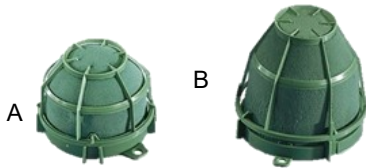

FLORAL FOAM

Prices subject to change without notice.

Floral Foam

Oasis™ Medium Slanted Bouquet Holder
#67381 002 Pk / 6
\$15.95 Pk Net

Oasis™ Large Straight Bouquet Holder
#67383 002 Pk / 6
\$17.95 Pk Net

Oasis™ Grande Straight Bouquet Holder
#67387 002 Pk / 6
\$18.95 Pk Net

Oasis™ Grande Slanted Bouquet Holder
#67389 002 Pk / 6
\$18.95 Pk Net

Adjustable Bouquet Holder
#67399 002 Pk / 6
\$24.95 Pk Net

Oasis™ Garland Sealed Brick
#78906 008 4 Ft.
\$32.00 Ea Net

Oasis™ Garland
#61407 9 Ft.
\$41.95 Ea Net

Oasis™ Iglu Holders
Mini Deco – Small dome of Deluxe Foam
#78214 Box / 12 2" x 2"
\$11.95 Box Net

Oasis™ Iglu Holders

A) Iglu – Caged cone of Oasis Foam
#78208 Box / 12 2 5/8"D x 2 1/2"H
\$28.95 Box Net

B) Iglu Grande – Large cage of Oasis Foam
#78583 Box / 6 3 1/4"D x 3 1/4"H
\$23.95 Box Net

Cake Foam Kit w/ Pedestal
#69629 Cs / 6
\$57.00 Cs Net

Cake Foam Kit w/ Carrier
#69630 Cs / 6
\$68.00 Cs Net

Oasis™ Deluxe Foam Spheres
#78940 3" Bag / 6
\$8.95 Bag Net
#78946 4 1/2" Bag / 5
\$12.95 Bag Net
#78952 6" Bag / 2
\$10.95 Bag Net
#78958 8" Bag / 1
\$13.95 Bag Net /