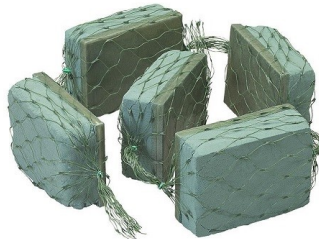

FLORAL FOAM

Prices subject to change without notice.

Floral Foam

Oasis™ Medium Slanted Bouquet Holder
#67381 002 Pk / 6
\$15.95 Pk Net

Oasis™ Large Straight Bouquet Holder
#67383 002 Pk / 6
\$17.95 Pk Net

Oasis™ Grande Straight Bouquet Holder
#67387 002 Pk / 6
\$18.95 Pk Net

Oasis™ Grande Slanted Bouquet Holder
#67389 002 Pk / 6
\$18.95 Pk Net

Adjustable Bouquet Holder
#67399 002 Pk / 6
\$24.95 Pk Net

Oasis™ Garland Sealed Brick
#78906 008 4 Ft.
\$32.00 Ea Net

Oasis™ Garland
#61407 9 Ft.
\$41.95 Ea Net

Oasis™ Iglu Holders
Mini Deco – Small dome of Deluxe Foam
#78214 Box / 12 2" x 2"
\$11.95 Box Net

Oasis™ Iglu Holders

A) Iglu – Caged cone of Oasis Foam
#78208 Box / 12 2 5/8"D x 2 1/2"H
\$28.95 Box Net

B) Iglu Grande – Large cage of Oasis Foam
#78583 Box / 6 3 1/4"D x 3 1/4"H
\$23.95 Box Net

Cake Foam Kit w/ Pedestal
#69629 Cs / 6
\$57.00 Cs Net

Cake Foam Kit w/ Carrier
#69630 Cs / 6
\$68.00 Cs Net

Oasis™ Deluxe Foam Spheres
#78940 3" Bag / 6
\$8.95 Bag Net
#78946 4 1/2" Bag / 5
\$12.95 Bag Net
#78952 6" Bag / 2
\$10.95 Bag Net
#78958 8" Bag / 1
\$13.95 Bag Net /