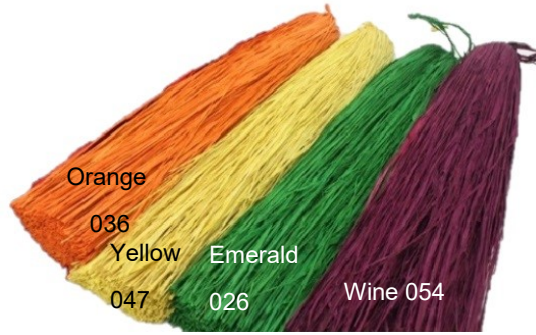

Flat Raffia
#42231 8 Oz. Pkg
$10.50 Bu Net