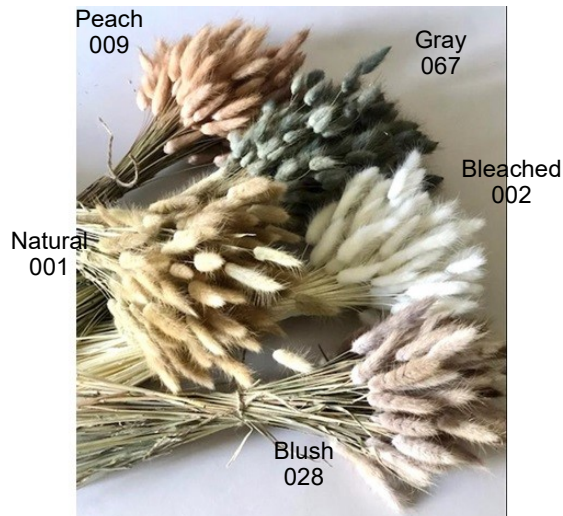

Prices subject to change without notice.

Drieds

Bleached Wheat
#42538 043 8oz
\$6.50 Pk Net

Bleached Dried Tarwe
#40267 002
\$10.95 Pk Net

Dried Bunny Tails
#45526 2 Oz. Pkg
\$6.50 Bu Net

Wheat - Natural
#40623 001 1/2 lb. Bunch
Buy 6 @ **\$5.85** Bu Net /
\$6.50 Bu

Wheat - Blackbeard
#40624 082 1/2 lb. Bunch
Buy 12 @ **\$5.85** Bu Net /
\$6.50 Bu

Light Natural "Bunny Tails" Lagrus Grass
#49180 001 Pk / 80
\$14.95 Pk Net

Bleached Dried Centaura
#40264 002
\$10.95 Pk Net

Bleached Dried Phlaris Hops
#40199 002 Pk / 90
\$10.95 Pk Net

Dark Brown Pencil Cattails
#42431 Bu / 100
\$8.95 Bu Net

Wheat - Colors
#40626
1/2 lb. Bunch
Buy 6 @ **\$6.30** Bu Net /
\$7.00 Bu

Prices subject to
change without notice.