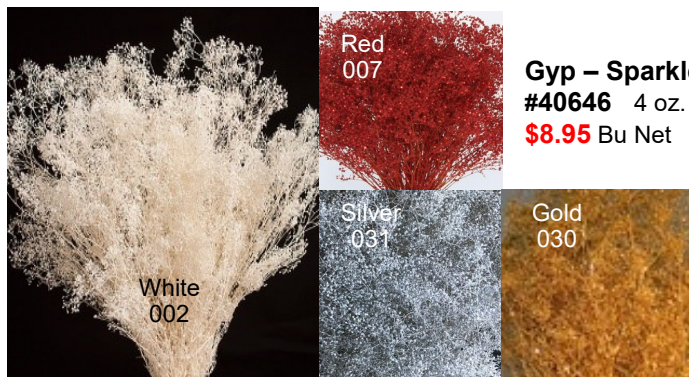

Prices subject to
change without notice.

Drieds

Kahlua
085

**Synthetic
Pampas Grass**
#40237 085 34"
\$4.50 Ea Net

**Synthetic
Pink Pampas
Grass Spray**
#40240 005 49"
\$3.50 Ea Net

**Synthetic
Plume Spray**
#40244 44"
\$5.50 Ea Net

Drieds done

Bleached Dried Linum
#40266 002
\$10.95 Pk Net

Gyp – Sparkle
#40646 4 oz. Bunch
\$8.95 Bu Net

Lavender
#41438
 12" – 14" 4 Oz. Pk
\$10.95 Pk Net

Broom Bloom
#40701 3.5 Oz. Pkg
 Buy 10 @ **\$7.15** Bu Net /
 \$7.95 Bu
 Also Available in Black 049