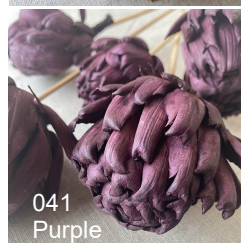

#40183 Pk / 5

\$5.95 Pk Net

Ting Ting w/ Pearls

#40380 39"

\$4.50 Pk Net

*NOT WATER RESISTANT

Bleached 043

Green 008

Black 049

Mahogany 058

Red Pomegranate On Stem

#40088 007 Pk / 6

\$14.95 Pk Net

001 Natural

012 Basil

041 Purple