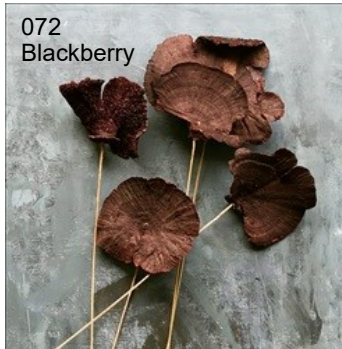

Angel Vine Garland
#40219 001
9' Natural
\$10.95 Ea Net

Call 800-825-8252 Ext 239 or
Visit us at myfrfs.com

Prices subject to change without notice.

Naturals

Quantity Pricing Available

Birch Poles

#41281 4 Ft x 1" - 2"

\$7.50 Ea Net

#41278 6 Ft x 1" - 2"

\$10.50 Ea Net

Sponge Mushroom

On Stem

#42436 001 6" Pk / 6

Buy 6 @ \$5.85 Pk Net /

\$6.50 Pk

072 Blackberry

071 Aloe

073 Goldenrod

074 Honey

Sponge Mushroom

On Stem

#40629 Pk / 6

Buy 5 @ \$6.30 Pk Net /