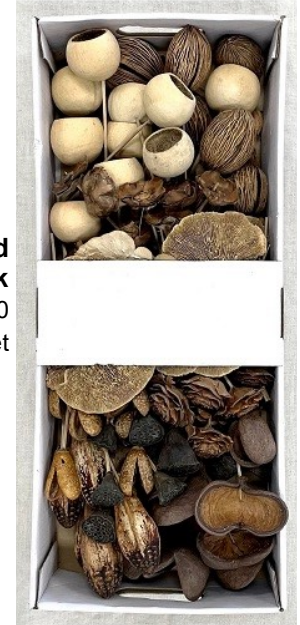

**Artificial
Eucalyptus Bush**
#51293 008 x75 20"
\$4.75 Ea Net

Green/Cream
186

Natural Green
008

**Artificial Blended
Eucalyptus Bush**
#55576
\$5.95 Ea Net

Natural 001

Green 008

**Artificial Seeded Baby
Eucalyptus Bush**
#97877 18"
\$5.25 Ea Net

Prices subject to change without notice.

Drieds

Arriving in September

Large Lotus Pods
On 6" Pic
#40635 001 Cs / 100
\$49.95 Cs Net

Large Lotus Pods Natural Stem
#40636 403 Pk / 12
\$9.95 Pk Net

Assorted Pods Tray on Pick
#45528 Cs / 100
\$39.95 Cs Net

Angel Vine
#40121 001 8 oz. Pkg
\$9.50 Pk Net

Arriving in September

Lotus Pods Lg Heads Only
#40633 Cs / 100
\$39.95 Cs Net
#40644 Pk / 10
\$3.95 Pk Net

Assorted Small Pods
#40641 Cs / 100 6" Pic
\$48.50 Cs Net