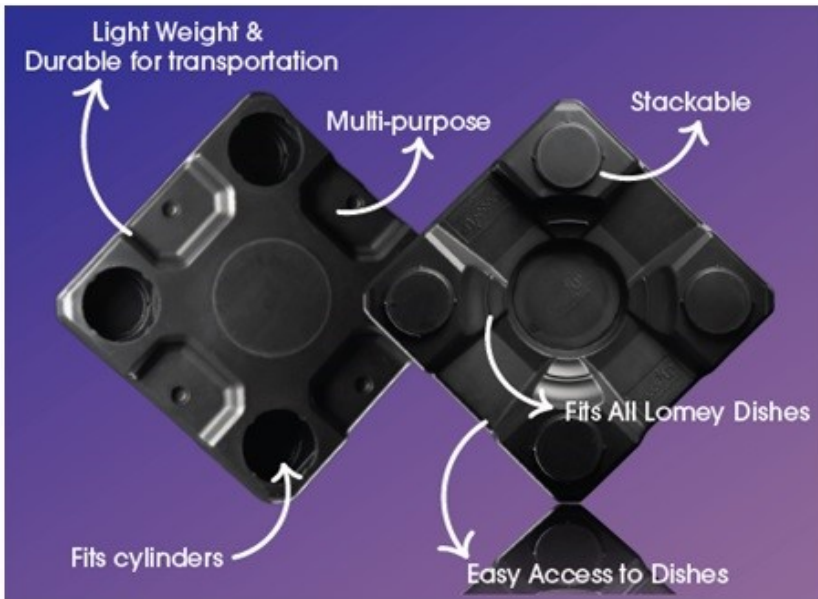

To see a Video of the Caddy Up
Scan the QR Code or
Click on or type in the link below
<https://myqrcode.mobi/c2010460>

**Caddy Up Flower
Transporter
#70370**
\$30.00 Ea Net

**Transporter 6-Hole
#70347 2 1/2"-8"**
\$120.00 Ea Net