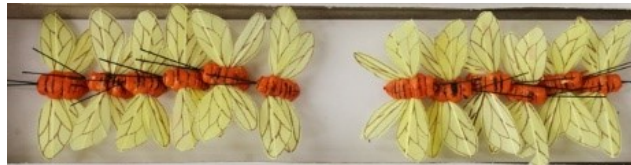

Bird Mushroom Feather
Assorted
#68720 099 3 1/4" Pk / 12
\$9.95 Pk Net

Bird Mushroom
Assorted
#68766 099 3" Pk / 12
\$9.95 Pk Net

Robin Mushroom
Assorted
#63033 099 4 1/2" Pk / 12
\$11.95 Pk Net

Bee on Wire
#60713 112
 2 1/2" Bx / 12
\$7.50 Bx Net