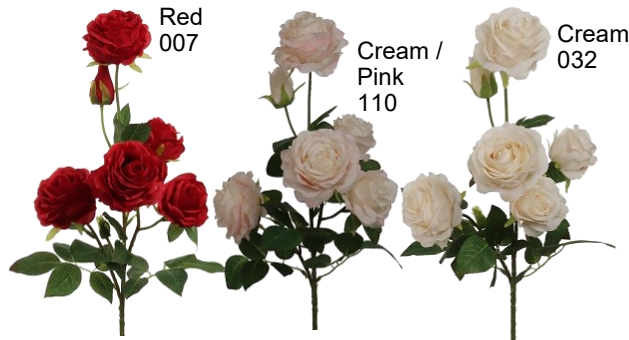

Large Rose Bud Spray
#54509 007 26"
\$2.95 Ea Net

Rose Bud
#50772 20"
\$1.95 Ea Net

White 002

Red 007 Cream 032

Single Rose Bud Spray
#54511 23"
\$1.95 Ea Net

Rose Spray
#50969 x6 27"
\$5.95 Ea Net

Red 007

Cream / Pink 110