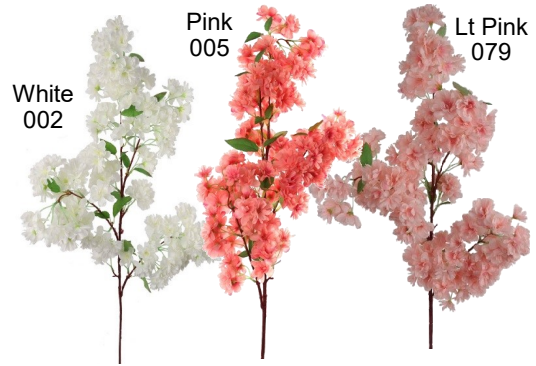

Cherry Blossom Spray
#50876 40"
$7.95 Ea Net

Cream
032

TT Pink
105