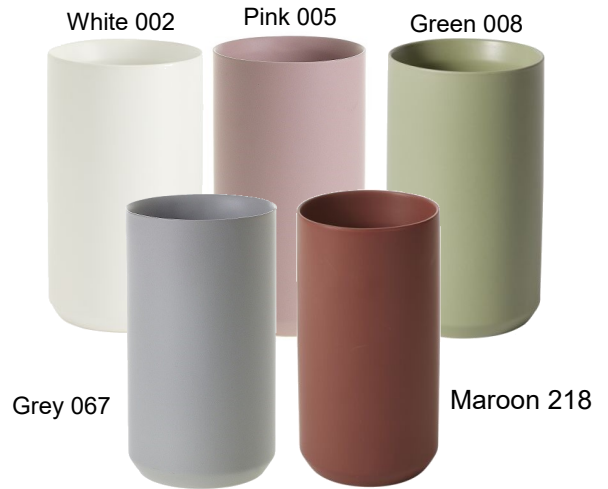

**Kendall Vase
#49314**

4 1/2"Op x 8"H
$6.95 Ea Net