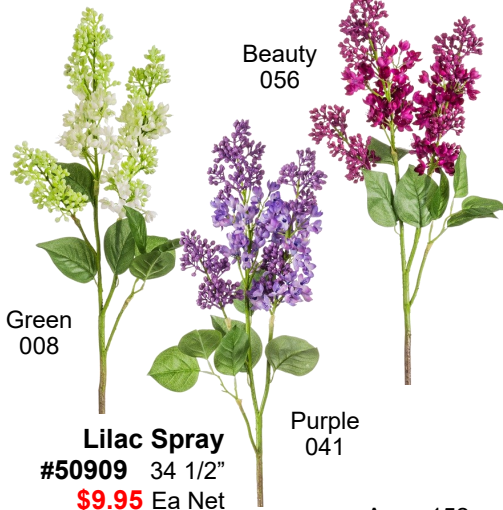

Dendrobium Spray
#53292 032 35 1/2"
\$7.50 Ea Net

Delphinium Bush
#50958 x12
\$7.50 Ea Net

Delphinium Spray
#57792 25"
\$3.95 Ea Net

Lilac Spray
#57043 002 19"
\$5.95 Ea Net

Torchflower Bush w / Grass
#56731
\$6.95 Ea Net