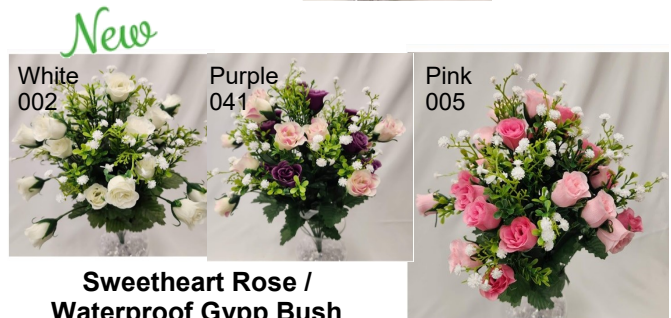

**Sweetheart Rose /
Waterproof Gypp Bush**
#50963 x12
$7.95 Ea Net