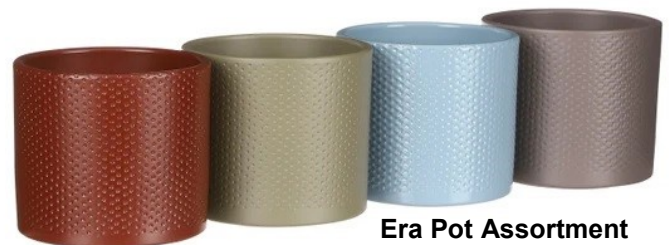

Era Pot Assortment
#68020 099 Cs / 8
5"Op x 5 1/4"H
$2.99 Ea / $23.92 Cs Net