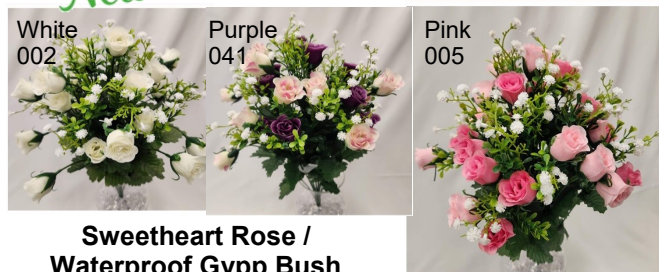

**Sweetheart Rose /
Waterproof Gypp Bush**
#50963 x12
$7.95 Ea Net