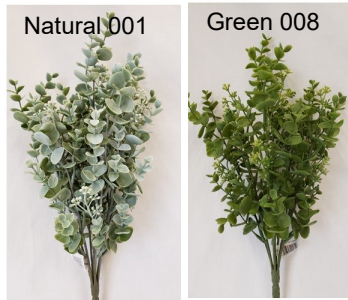

Eucalyptus Spray
#56002 008 20"
\$2.50 Ea Net

Eucalyptus Bush
#51293 008 x75 20"
\$4.50 Ea Net

Tea Leaf Vine
Two Tone Green
#56724 101 x5
\$5.50 Ea Net

Tea Leaf Bush
#56722 101 x12
\$5.50 Ea Net

Blended Eucalyptus Bush
#55576
\$9.95 Ea Net