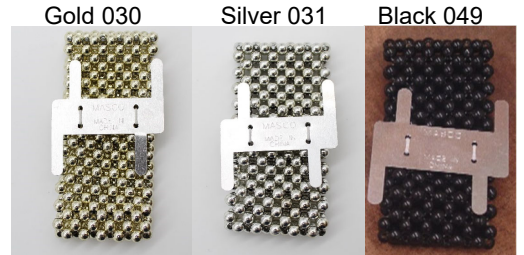

Beaded Wristlet
#70610
\$3.50 Ea Net

Iridescent
050

Black
049

Ice Mint
050

Licorice
052

Bubble Bath Bracelet
#71129
\$2.95 Ea Net

Sugar
045

Gum Drop Bracelet
#70704

Buy 6 @ \$2.70 Ea Net / \$3.00 Ea

Gold 030

Silver 031

Black 049

Wristlets w/ Clips
#80345

Buy 12 @ \$3.15 Ea Net / \$3.50 Ea

White
002

Black
049