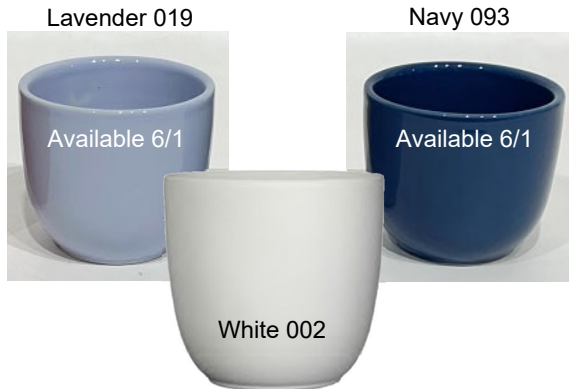

Lavender 019

Navy 093

Available 6/1

Available 6/1

White 002

Tusca / Jenna Pots
#96029 Cs / 7
4 1/2"Op x 3 1/2"H
$3.99 Ea / $27.93 Cs Net

Tusca / Jenna Pots
#96030 Cs / 4
6 1/2"Op x 5 3/4"H
$6.99 Ea / $27.96 Cs Net

#86587 10"
Call for Pricing