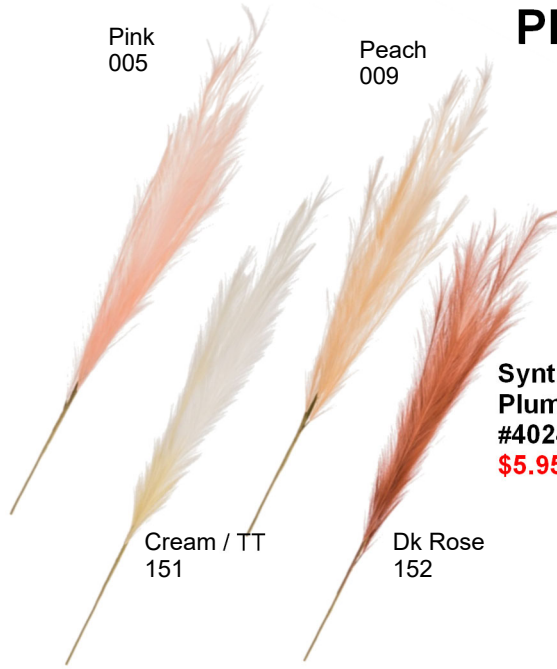

Oasis™ Deluxe Maxlife
#78313 Cs / 48
\$47.95 Cs Net

PAMPAS GRASS / PLUMES

Synthetic Pampas Grass Pic
#40238 001 17"
\$2.50 Ea Net

Pink 005

Peach 009

Cream / TT 151

Dk Rose 152

Synthetic Plume Spray
#40244 44"
\$5.95 Ea Net