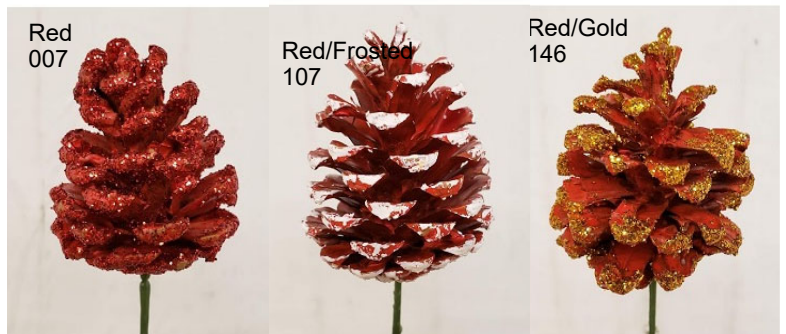

Frosted Red Pine Cone Pic
#95358 Cs / 100
2"-3" Cone On 5" pic
$53.00 Cs Net