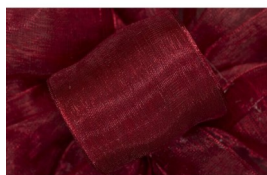

# Regal Chiffon Unwired

Lavender 019

**#3 #18935** 25 Yards  
Buy 12 @ **2.25** Roll Net / \$2.50 Roll

**#9 #10114** 25 Yards  
Buy 12 @ **\$4.05** Roll Net / \$4.50

White 002

Ivory 003

Pink 005

Red 007

Blue 013

Burgundy 018

Mauve 023

Royal 027

Purple 041

Black 049

Kiwi Lime 056

Burnt Gold 059