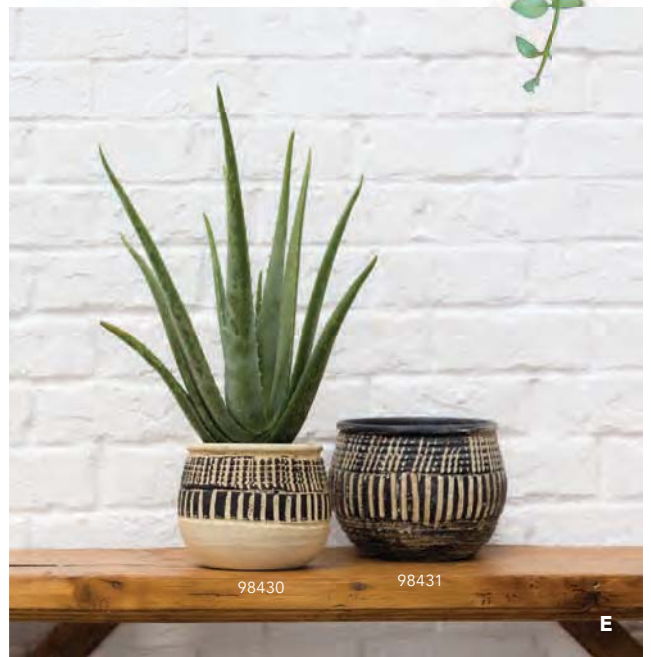

B COLE POT

97060 4.5"W, 4.75"H
Available in 01 - White, 55 - Black, 75 - Grey

C NEW MORTON PLANTER

95570 15.5"L, 5.75"W, 4.75"H

D NEW CASSA PLANT STAND

51760 6.25"W, 10.75"H
51761 7"W, 12"H

E OBA POT

98430 6"W, 4.75"H
98431 7.75"W, 6"H