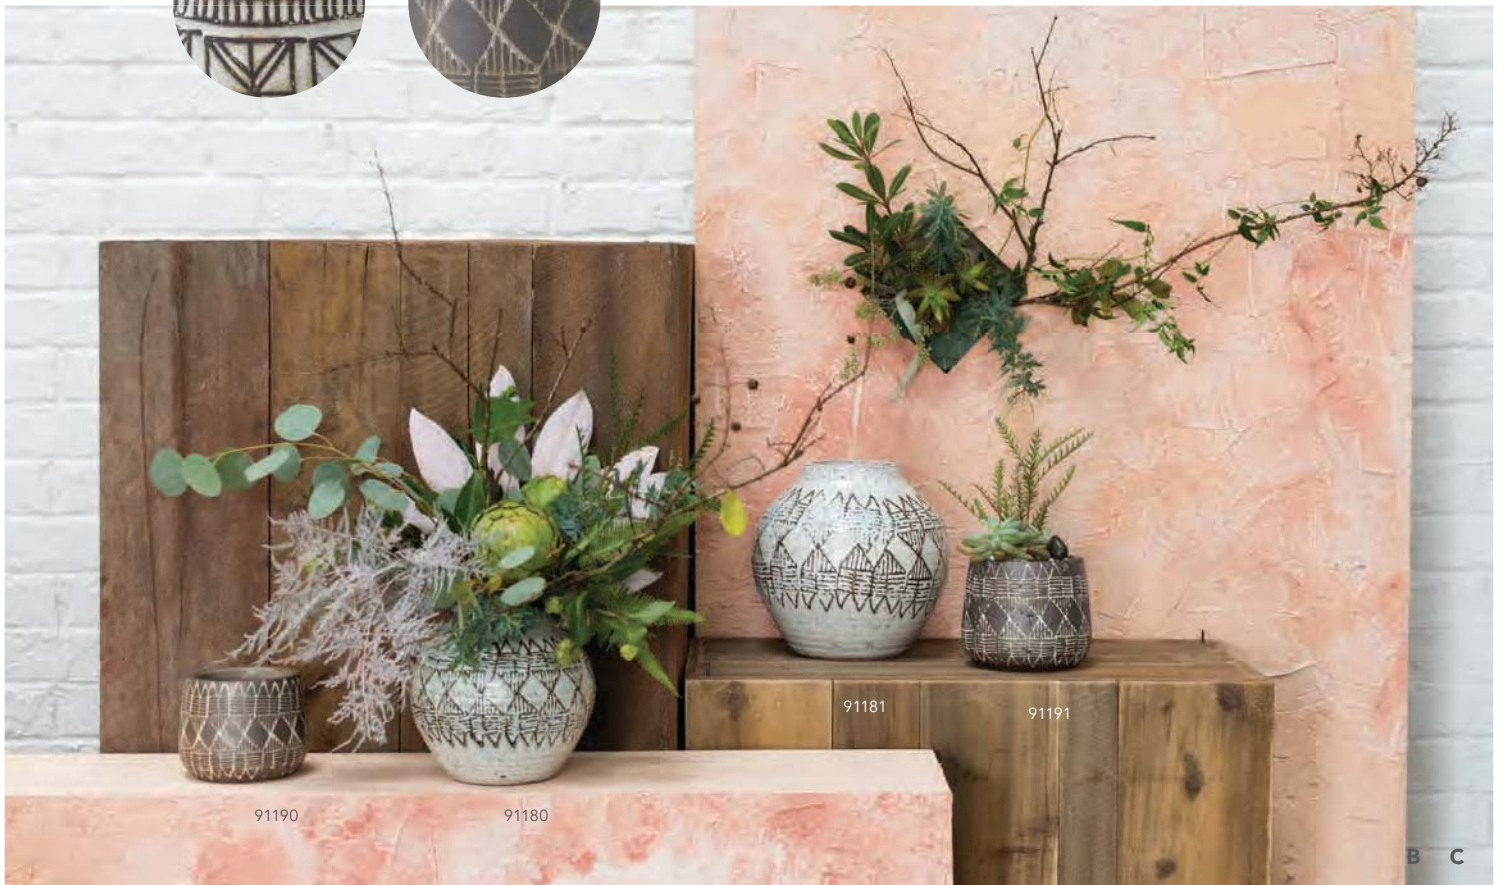

A ZEMORA VASE

98450 9.75"W, 9.5"H

98451 13.75"W, 12"H

B BEZZA VASE

91180 8"W, 7.5"H

91181 9.75"W, 9.25"H

C NAIMA POT

91190 5.5"W, 4.5"H

Sold in multiples of 2

91191 6"W, 5"H

Sold in multiples of 2

Available in 01 - White, 25 - Brown