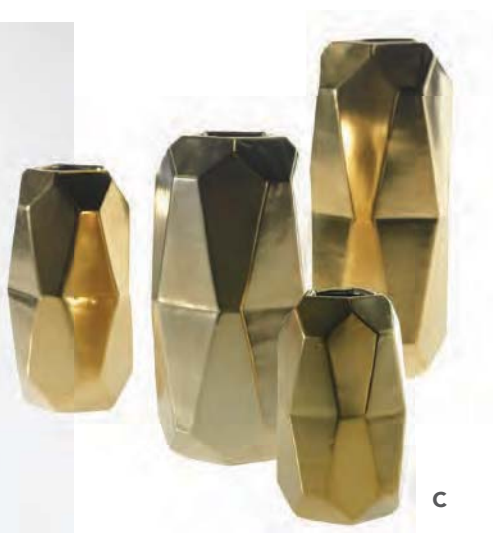

**G MARIE VASE**

99500 9"L, 2"W, 5.75"H  
Sold in multiples of 4  
99505 6.5"L, 2"W, 9.5"H  
Sold in multiples of 4

**A CELFIE MUG**  
94985 4.75"W, 4.5"H

A

B

B

**B CELFIE COLLECTION**

- Pot
- 94980 2.75"W, 3.5"H  
Sold in multiples of 8
- 94981 4"W, 5.25"H  
Sold in multiples of 4
- 94982 5.5"W, 6.75"H  
Available in 00 - Vanilla, 63 - Chocolate, 64 - Caramel
- Mug
- 94985 4.75"L, 3.75"W, 4.5"H